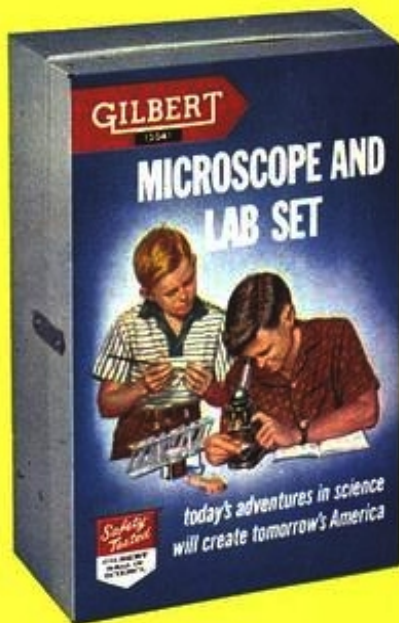

GILBERT

SCIENTIFIC "CAREER-BUILDING" TOYS

COLORFUL DISPLAY PACKAGING!

All Gilbert Microscope sets in steel cabinets have this high quality full color lithographed-on-steel cover, designed to create attention and customer interest where ever displayed.