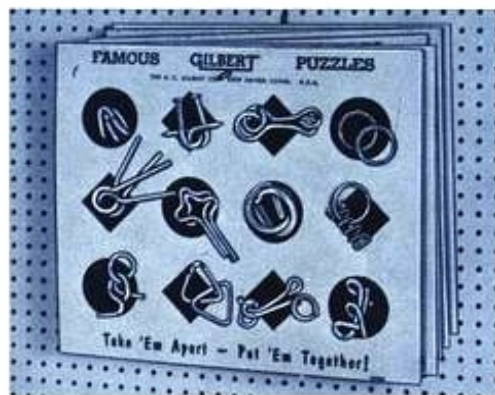

NEW FOR '58

No. 15006 GILBERT PUZZLE

Sell 'em by the dozen, right off the rack! Fascinates children, intrigues grown-ups. Each puzzle made of brightly plated heavy gauge steel, "skin-packed" onto card. Stays clean, prevents tarnish, no pilferage. Hole in card for rack display, as shown. Complete how-it's-done directions on back of card.

98¢