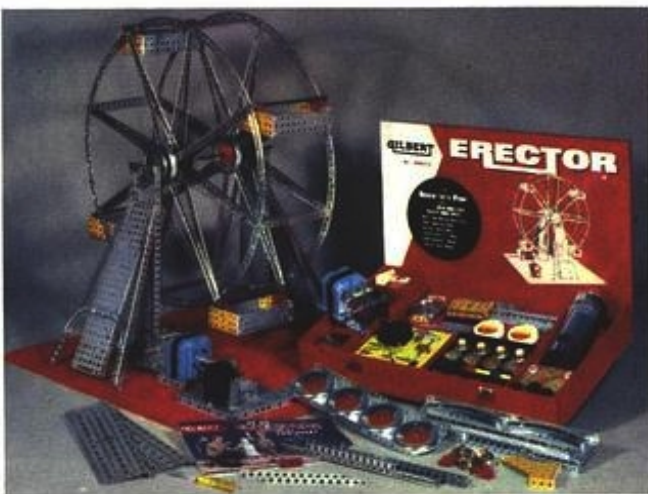

798

NEW FOR '58

No. 10041 ERECTOR — THE POWER MODEL SET

Large, sturdy steel chest with handsomely lithographed cover. Set features DC-3 battery-operated electric motor to put action into many models. Two tiers of parts, to build Radar Scanner, Airplane Ride, self-propelled Trucks, Cranes, Aircraft, etc. Chest 16 $\frac{1}{4}$ " long, 10 $\frac{1}{2}$ " wide, 3" high.

1098

NEW FOR '58

No. 10052 ERECTOR — THE ROCKET LAUNCHER SET

Brand new lithographed cover with lots of eye appeal makes this big steel chest really stand out. Quantity of parts, equipment and apparatus includes a powerful electric motor with forward and reverse gear shift, plus two power take-offs. Models built with set feature new action Rocket Launcher (shown with set) plus Trucks, Cranes, Rocket Servicing Tower and many others. Chest 18" long, 10" wide, 3" high.

1798

No. 10062 ERECTOR — THE STEAM ENGINE SET

Handsome steel chest contains huge assortment of parts, packed in 3 separate trays in two tiers. Powerful electric motor puts many models into exciting action. Set has polished steel boiler for such models as Walking Beam Engine, illustrated here. Other models made with set include Dockside Hoists, Robot, Rocket Towers, Airplanes, many others. Chest 18 $\frac{1}{2}$ " long, 10 $\frac{1}{8}$ " wide, 2 $\frac{7}{8}$ " high.

2250

NEW FOR '58

No. 10072 ERECTOR — THE MUSICAL FERRIS WHEEL SET

Brand new and first time ever in a construction set: a Sound Effects Unit to add carnival music or building noises (jackhammers, whistles, etc.) to action models! Unit consists of Record (plays both sides), Turntable and Reproducer. Electric Motor provides power. Entire Erector set packed in rugged steel chest. In addition to such models as Cranes, Dock Hoists, Rocket Launchers, etc., set makes real Record Player that reproduces standard 6" records at 78 RPM. Chest 20 1/4" long, 12 1/4" wide, 2 3/4" high.