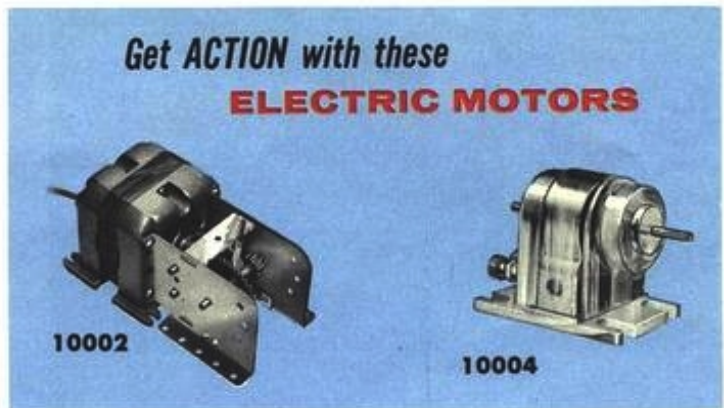

1798

No. 10062 ERECTOR — THE STEAM ENGINE SET

Handsome steel chest contains huge assortment of parts, packed in 3 separate trays in two tiers. Powerful electric motor puts many models into exciting action. Set has polished steel boiler for such models as Walking Beam Engine, illustrated here. Other models made with set include Dockside Hoists, Robot, Rocket Towers, Airplanes, many others. Chest 18 $\frac{1}{2}$ " long, 10 $\frac{1}{8}$ " wide, 2 $\frac{7}{8}$ " high.

2250

NEW FOR '58

No. 10072 ERECTOR — THE MUSICAL FERRIS WHEEL SET

Brand new and first time ever in a construction set: a Sound Effects Unit to add carnival music or building noises (jackhammers, whistles, etc.) to action models! Unit consists of Record (plays both sides), Turntable and Reproducer. Electric Motor provides power. Entire Erector set packed in rugged steel chest. In addition to such models as Cranes, Dock Hoists, Rocket Launchers, etc., set makes real Record Player that reproduces standard 6" records at 78 RPM. Chest 20 1/4" long, 12 1/4" wide, 2 3/4" high.

3298

No. 10002 ERECTOR MOTOR

Forward and reverse drive; can achieve 4 speeds through gearing. Rated at 120 volts, 60 cycles, A.C. U.L. Approved.

798

No. 10004 ERECTOR MOTOR

Powerful 3-volt motor fits Erector baseplate, makes self-powered models. Operates beautifully on 2 ordinary flashlight cells (not included).